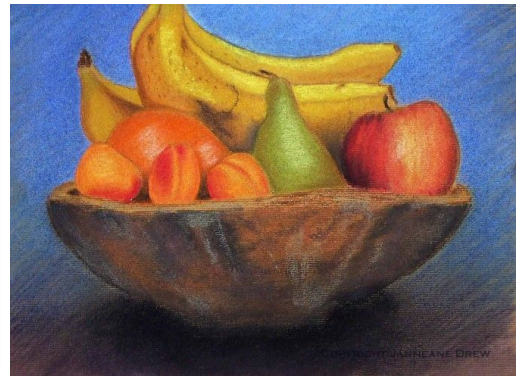

## Food Glorious Food

KS4

Friday - Art

Today is an art day.

You are going to be attempting to draw a bowl of fruit like in a still life.

Many artists over the years have painted bowls of fruit such as:

You are also going to try and do this.

Fruit can be very difficult to depict due to its round shape. You are going to be trying to add shading to your fruit to make it seem more realistic.

Watch these videos of how to draw an apple. You may find the artists' techniques useful in drawing your own fruit bowl.

<https://www.youtube.com/watch?v=s3UJwb-k21Y>

<https://www.youtube.com/watch?v=qaSenXdnaGw>

Now you can try drawing your own fruit bowl. You may like to use a fruit bowl you have at home as a "model" alternatively you can find an image to use online.